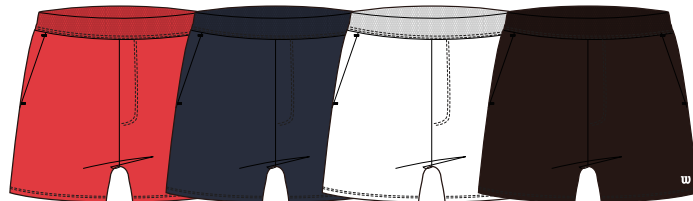

STYLE NAME: YB YOUTH TEAM SHORT 5"
STYLE NUMBER: WYB0002411
FABRIC: W21Q3WO0049S HEAVY WEIGHT REC
POLY PRICE: 37,50€
SPORT: TENNIS
STATUS: PULLTHRU