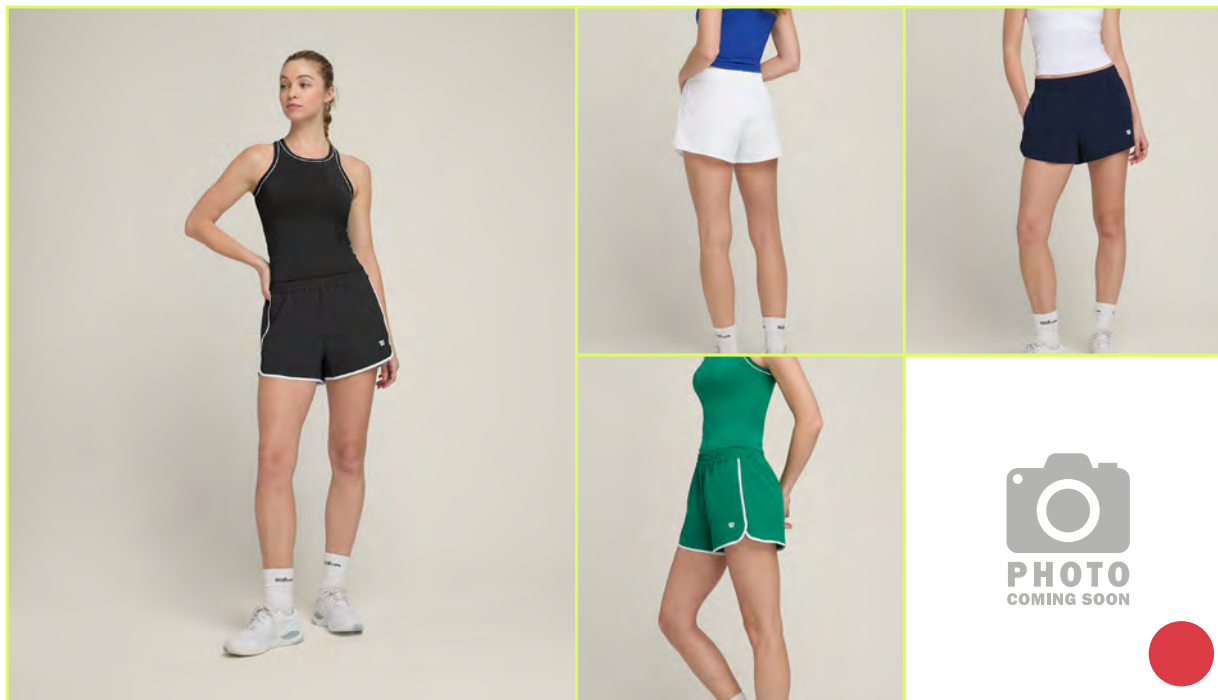

WOMEN'S TEAM

	STYLE NUMBER	COLOR	SIZE	SRP
W TEAM SHORT	WW00291411BKA+	BLACK	XS - XL	45,00 €
	WW00291411WTA+	BRIGHT WHITE		
	WW00291411DBC+	CLASSIC NAVY		
	WW00291411GNA+	COURTSIDE GREEN		
	WW00291411RDB+	INFRARED		