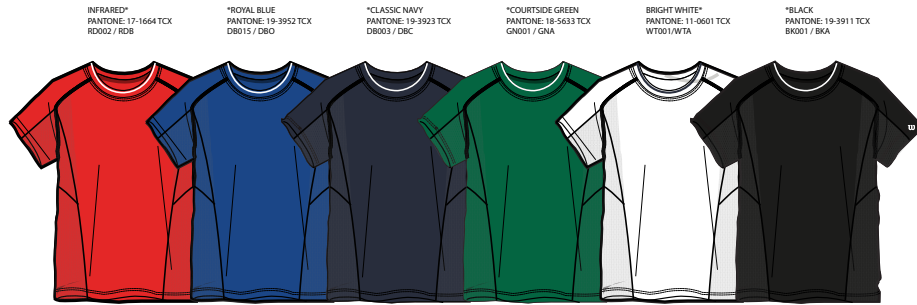

MEN'S TEAM OVERVIEW

INFRARED
PANTONE: 17-1664 TCX
RD002 / RDB

*ROYAL BLUE
PANTONE: 19-3952 TCX
DB15 / DB0

*CLASSIC NAVY
PANTONE: 19-3923 TCX
DB003 / DBC

*BLACK
PANTONE: 19-3911 TCX
BK001 / BKA

STYLE NAME: M TEAM SEAMLESS CREW
STYLE NUMBER: WM00282411
FABRIC: TOP 2 SEAMLESS (POLY / NYLON)
PRICE: 40€
SPORT: TENNIS