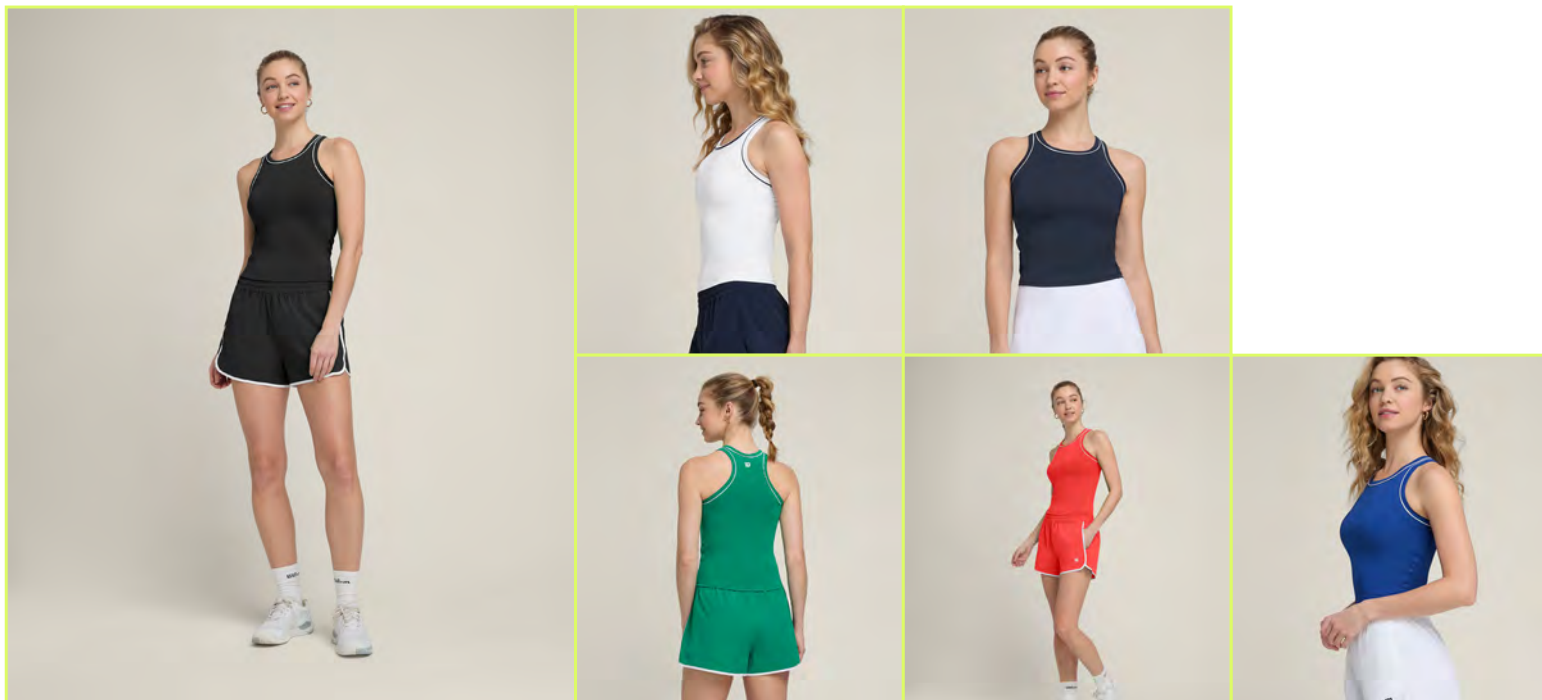

WOMEN'S TEAM

	STYLE NUMBER	COLOR	SIZE	SRP
W TEAM TANK	WW00286411BKA+	BLACK	XS - XL	35,00 €
	WW00286411WTA+	BRIGHT WHITE		
	WW00286411DBC+	CLASSIC NAVY		
	WW00286411GNA+	COURTSIDE GREEN		
	WW00286411RDB+	INFRARED		
	WW00286411DBO+	ROYAL BLUE